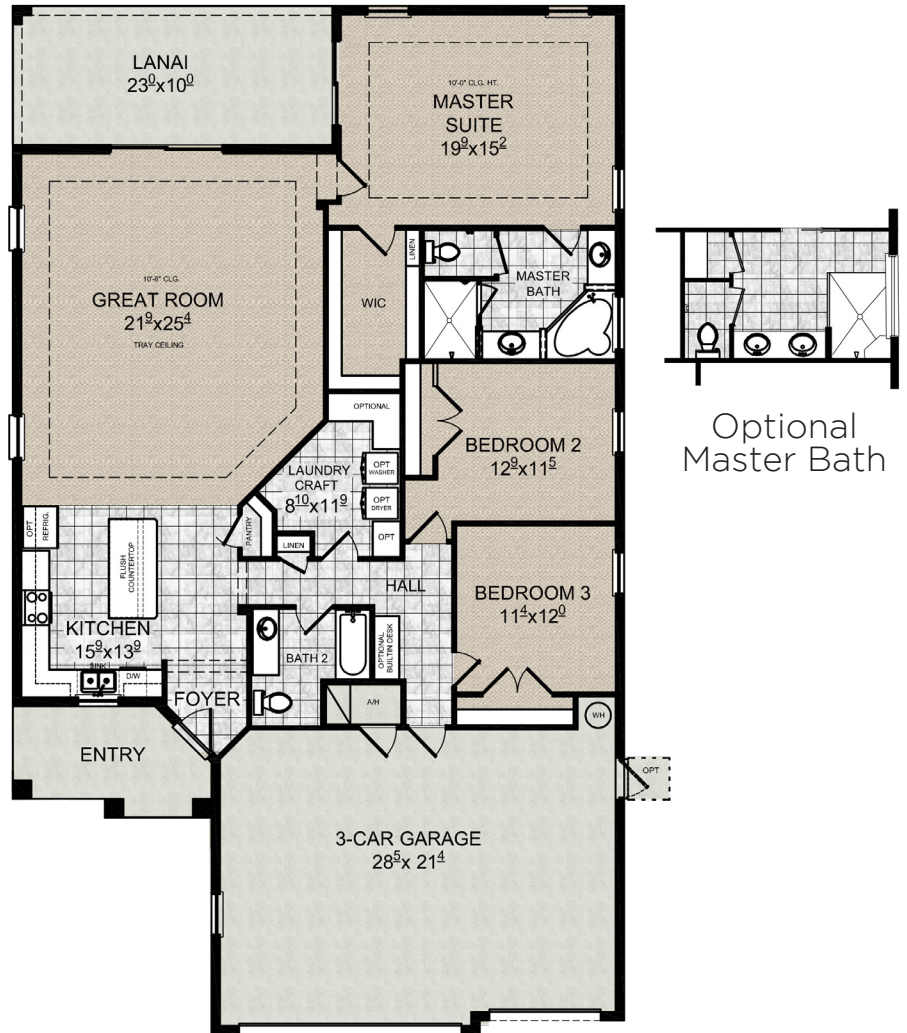

THE AVON

2,040 SQ/FT LIVING | 3,010 SQ/FT TOTAL

THE MEDITERRANEAN

THE COASTAL

Elevation and floor plan rendering is artist concept only. Actual construction may vary.

The Avon

3-Bedrooms

2 Baths

3-Car Garage

Space

Living Area 2,040 sq. ft.

Garage 645 sq. ft.

Entry 95 sq. ft.

Lanai 230 sq. ft.

Total Area 3,010 sq. ft.

Note: for a complete list of included and optional features, please contact your Gallery Homes Community Manager.