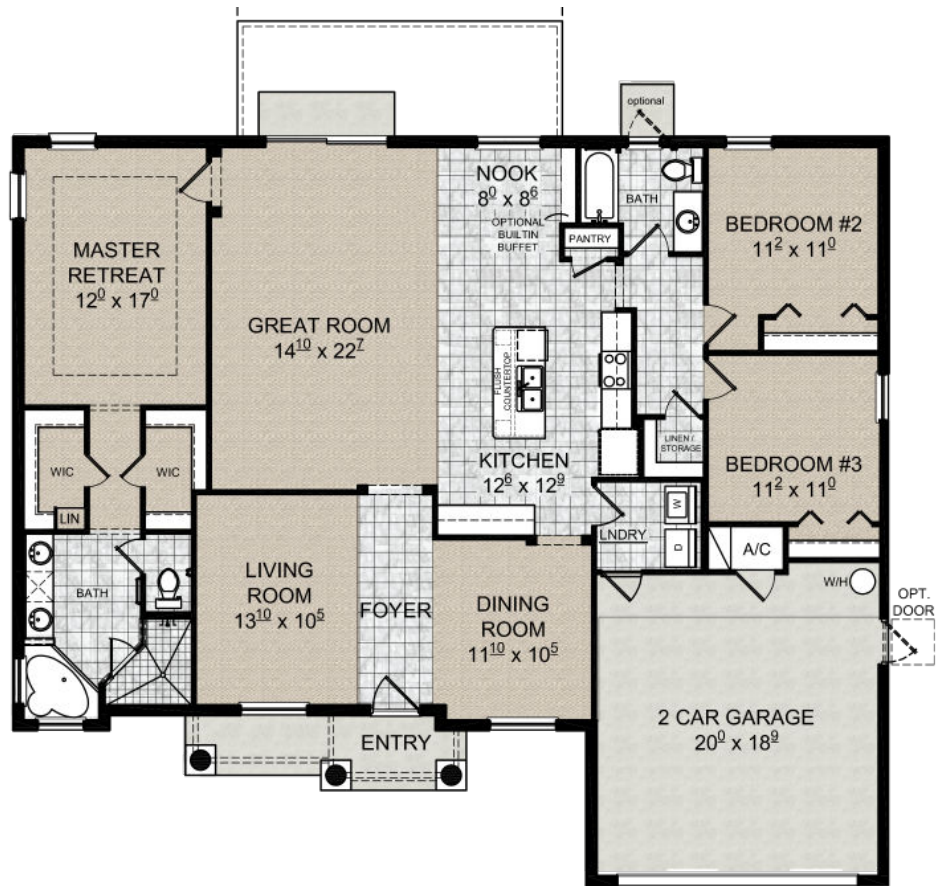

THE RUBY

2,054 SQ/FT LIVING | 2,551 SQ/FT TOTAL

THE MEDITERRANEAN

THE CRAFTSMAN

Elevation and floor plan rendering is artist concept only. Actual construction may vary.

The Ruby

3-Bedrooms

2 Baths

2-Car Garage

Space

Living Area 2,054 sq. ft.

Garage 412 sq. ft.

Entry 85 sq. ft.

Total Area 2,551 sq. ft.

Note: for a complete list of included and optional features, please contact your Gallery Homes Community Manager.