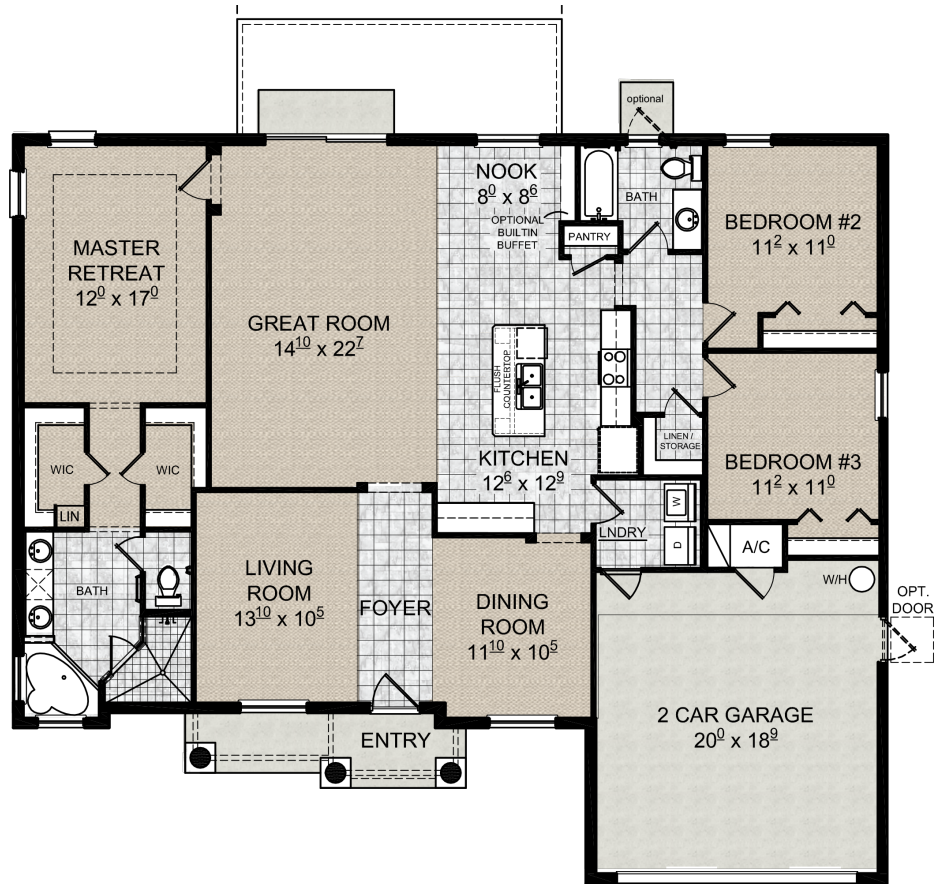

THE RUBY

2,054 SQ/FT LIVING | 2,551 SQ/FT TOTAL

THE MEDITERRANEAN

THE CRAFTSMAN

Elevation and floor plan rendering is artist concept only. Actual construction may vary.

The Ruby

3-Bedrooms

2 Baths

2-Car Garage

Space

Living Area 2,054 sq. ft.

Garage 412 sq. ft.

Entry 85 sq. ft.

Total Area 2,551 sq. ft.

Note: for a complete list of included and optional features, please contact your Gallery Homes Community Manager.