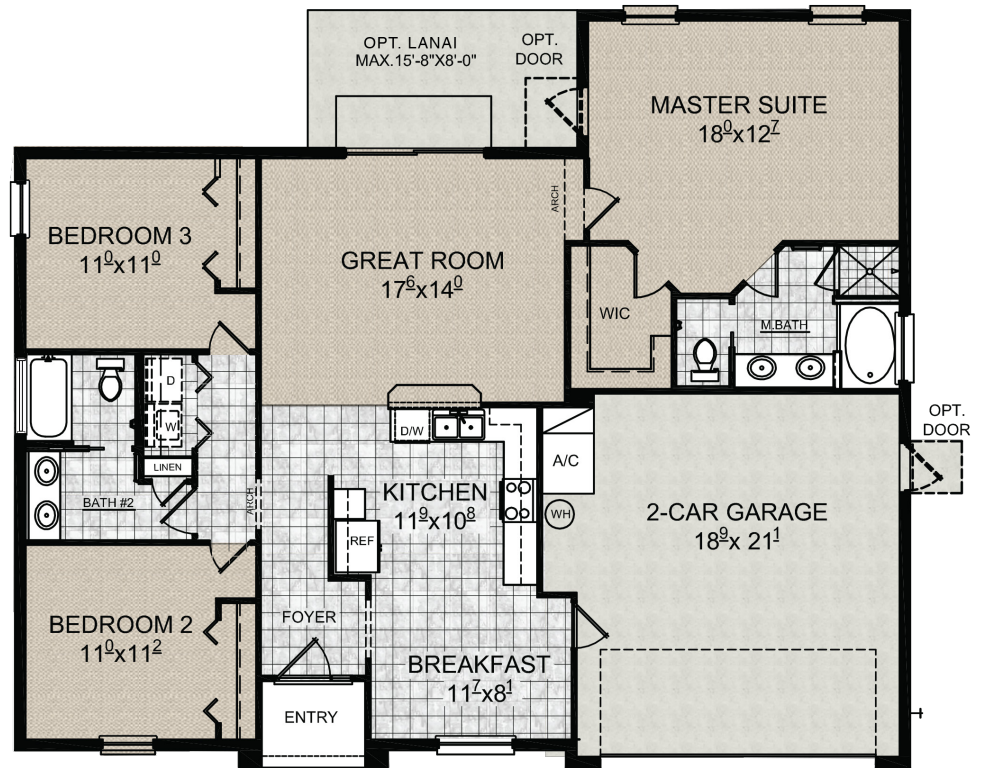

THE WOODRUFF

1,528 SQ/FT LIVING | 2,002 SQ/FT TOTAL

THE TUSCAN

THE CRAFTSMAN

Elevation and floor plan rendering is artist concept only. Actual construction may vary.

The Woodruff

- 3-Bedrooms
- 2 Baths
- 2-Car Garage

Space

Living Area	1,528 sq. ft.
Garage	442 sq. ft.
Entry	32 sq. ft.
Total Area	2,002 sq. ft.

Note: for a complete list of included and optional features, please contact your Gallery Homes Community Manager.