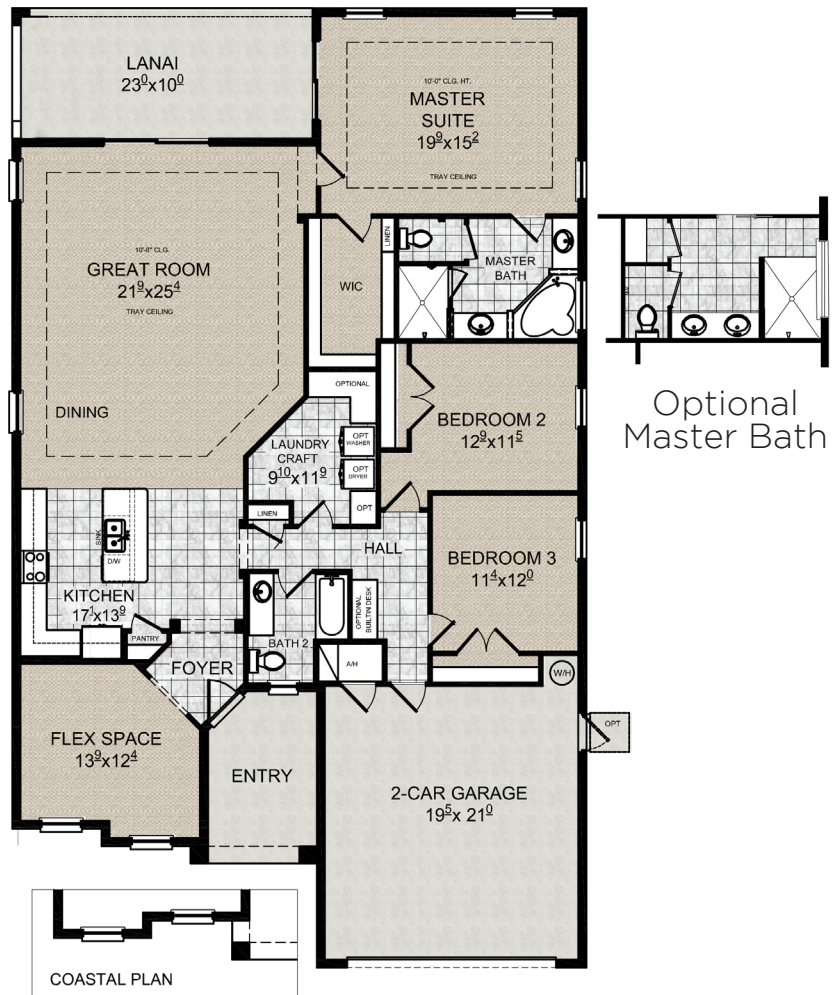

# THE YORKSHIRE

2,235 SQ/FT LIVING | 3,031 SQ/FT TOTAL

THE MEDITERRANEAN

THE COASTAL

THE TUSCAN

Rendering is artist concept only - actual construction may vary

## The Yorkshire Space

3-Bedrooms	Living Area	2,235 sq. ft.
2 Baths	Garage	454 sq. ft.
2-Car Garage	Entry	112 sq. ft.
	Lanai	230 sq. ft.
	Total Area	3,031 sq. ft.

Optional Master Bath

Note: for a complete list of included and optional features, please contact your Gallery Homes Community Manager.