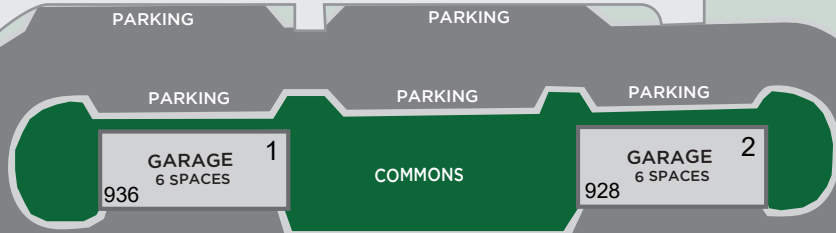

Garage 1: Lots 12-17
 Garage 2: Lots 6-11
 Garage 3: Lots 1-5

GALLERY HOMES

YOUR HOME ♦ YOUR WAY

446 W. New York Ave,
 Deland, FL 32720

Azalea Walk Cr. Deland, FL 32724

Azalea Walk

- Cottage Neighborhood Lifestyle
- Private Setting
- Open Greens and Common Areas
- Energy Efficient Plans
- Modern Amenities
- Experienced, Quality Construction
- Award-Winning Builder

PARKING

PARKING

PARKING

PRIVATE DRIVE

Trail Gate