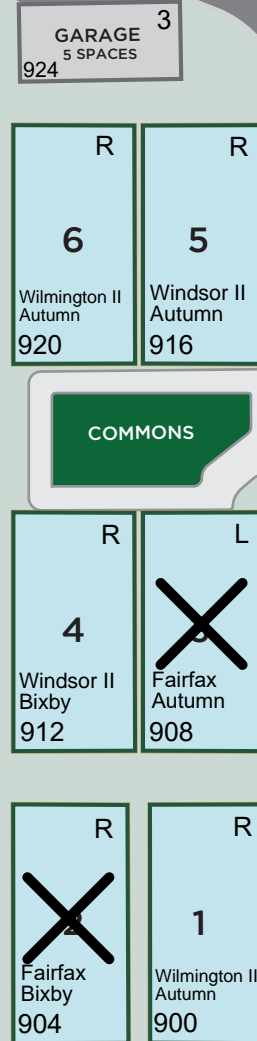

Garage 1: Lots 12-17  
Garage 2: Lots 6-11  
Garage 3: Lots 1-5

**GALLERY HOMES**

YOUR HOME ♦ YOUR WAY

446 W. New York Ave,  
Deland, FL 32720

Azalea Walk Cr. Deland, FL 32724

*Azalea Walk*

- Cottage Neighborhood Lifestyle
- Private Setting
- Open Greens and Common Areas
- Energy Efficient Plans
- Modern Amenities
- Experienced, Quality Construction
- Award-Winning Builder

Trail Gate

PARKING  
PRIVATE DRIVE  
PARKING  
PARKING