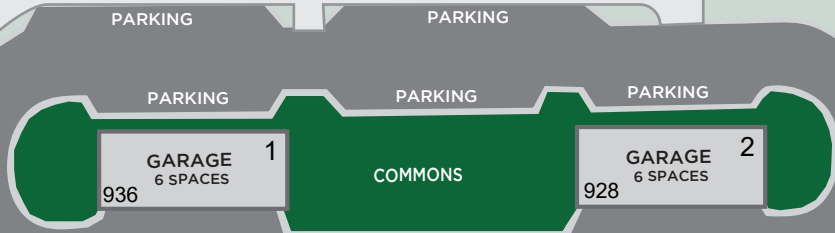

Garage 1: Lots 12-17  
Garage 2: Lots 6-11  
Garage 3: Lots 1-5

**GALLERY HOMES**

YOUR HOME ♦ YOUR WAY

446 W. New York Ave,  
Deland, FL 32720

Azalea Walk Cr. Deland, FL 32724

*Azalea Walk*

- Cottage Neighborhood Lifestyle
- Private Setting
- Open Greens and Common Areas
- Energy Efficient Plans
- Modern Amenities
- Experienced, Quality Construction
- Award-Winning Builder

Trail Gate

PARKING  
PRIVATE DRIVE  
PARKING  
PARKING