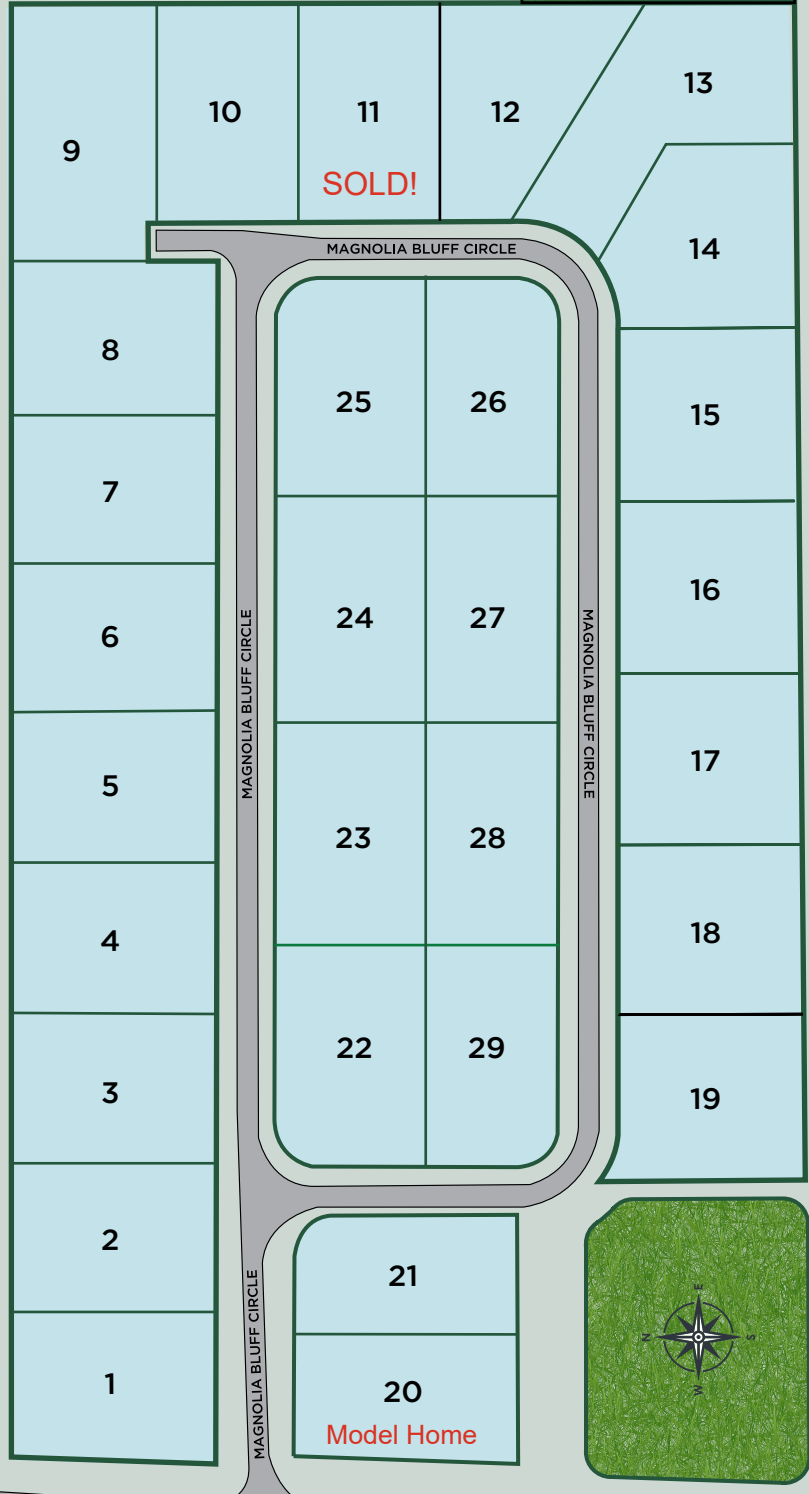

S I T E P L A N

Heebner ACRES

CONSERVATION
AREA
6.96 ACRES

- 🕒 1 Acre Homesites
- 🕒 Private Setting
- 🕒 Energy Efficient Plans
- 🕒 Experienced, Quality Construction
- 🕒 Award-Winning Builder
- 🕒 Historic Heebner Family Legacy Property

GALLERY HOMES

YOUR HOME ♦ YOUR WAY

446 W. New York Ave,
Deland, FL 32720

(386) 738-7000

GalleryHomesofDeland.com

GRAND AVENUE

CRC1330100